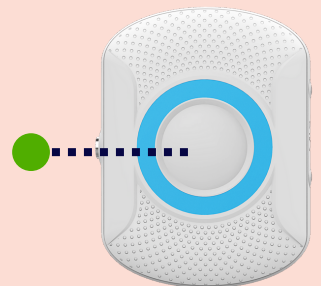

## Quick Function Guide - Shield Pendant

### Check device is turned on.

- Press the silver button once.
- The blue LED light will flash.

### Charge and turn on.

- Place device in the charging cradle.
- It will turn on automatically and vibrate.

### Turn device off

- Press the silver button 10 times quickly.
- The device will vibrate and the blue light will circle.