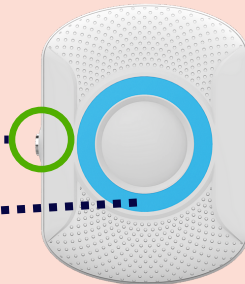

## Quick Function Guide - Shield Pendant

### Check device is turned on.

- Press the silver button once.
- The blue LED light will flash.

### Charge and turn on.

- Place device in the charging cradle.
- It will turn on automatically and vibrate.